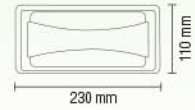

SUSAM

DARK GREY

076 030 0012

- 100-240V / 50-60Hz
- 12W
- 4200K
- 480 lm
- Average Life: 30.000 Hrs

NEW