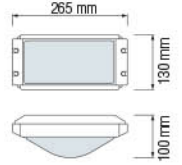

070 009 0060

HL 909

HİMALAYA

WHITE

BLACK

■ 220-240V / 50-60Hz
■ Max. 60W