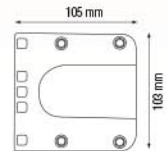

KAPLAN-45

068 007 0045

NEW

BLACK

- 220-240V / 50-60Hz
- Average Life: 50.000 Hrs
- 45W, 3600 lm
- 4200K

Module LED and Apparatus
LED Projector
Projector Stand

KAPLAN-45W

068 007 0001

Apparatus for Wall Lamp

NEW

Projector Not Included

KAPLAN-45S

068 007 0002

Apparatus for Street Lamp

NEW

Projector Not Included

KAPLAN-45C

068 007 0003

Apparatus for Connection

NEW

Projector Not Included