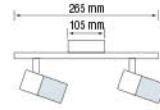

DALYAN-2

MAT CHROME

- 220-240V / 50-60Hz
- Max. 2x40W

Bulb Included

035 008 0005

HL 784