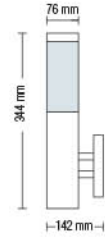

- 220-240V / 50-60Hz
- Stainless Steel Body
- Diffuser: PC
- Max. 60W

DEFNE-5

075 004 0005

HL 235

- 220-240V / 50-60Hz
- Stainless Steel Body
- Diffuser: PC
- Max. 60W

DEFNE-3

075 004 0003

HL 233

- 220-240V / 50-60Hz
- Stainless Steel Body
- Diffuser: PC
- Max. 60W