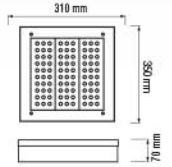

LED CANOPY LIGHT

**HOROZ ELECTRIC**

**LED Canopy Light**