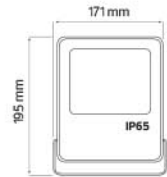

LEOPAR-30

BLACK

- 85-265V / 50-60Hz
- Average Life: 50.000 Hrs
- 30W, 2550 lm
- 2700K / 4200K / 6400K