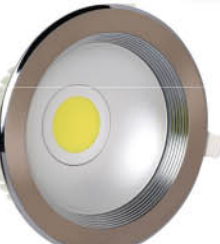

HELEN-20

WHITE

HL 697L 6 INCH

MAT CHROME