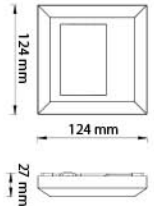

DARK GREY

- 100-240V / 50-60Hz
- 2W
- 4200K
- 65 lm
- Average Life: 30.000 Hrs