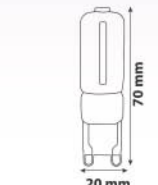

DECO-7

001 023 0007

NEW

- 220-240V / 50-60Hz
- Average Life: 25.000 Hrs
- 630 lm
- 2700K / 4200K / 6400K

LED LAMP / LED TUBE / LED CAPSULE