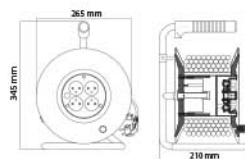

CABLE REEL

104 006 0050

CABLE REEL

REEL-50

50 meters

- Operation Voltage: 250V~/50-60Hz
- Max. 3500W
- Max. 16A
- 3x1.5 mm²
- 4 Sockets
- 50 Meters
- Overload Protection