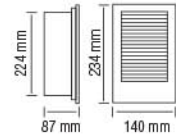

GRANİT

- 220-240V / 50-60Hz
- 1.8W, 105 lm
- Average Life: 50.000 Hrs