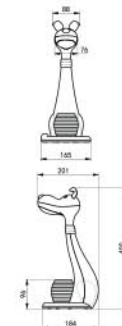

## SNOOPY

049 029 0006

LED NIGHT LAMP

WHITE

BLUE

YELLOW

- 100-240V / 50-60Hz
- 6W, 350 lm
- 3000K-4500K-6000K
- Average Life: 30.000 Hrs

LED DESK LAMP / DESK LAMP