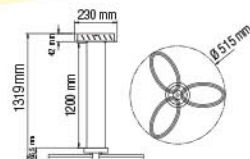

ELEGANCE-24

019 006 0024

WHITE

BLACK

- 220-240V / 50-60Hz
- Average Life: 50.000 Hrs
- 24W
- 1680 lm
- 4000K