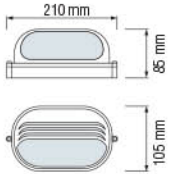

070 003 0060
HL 902

ZİRVE

WHITE

BLACK

■ 220-240V / 50-60Hz
■ Max. 60W