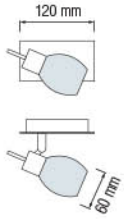

035 002 0002

BERGAMA-2

CHROME

HL 7171

- 220-240V / 50-60Hz
- Max. 40W