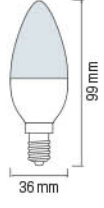

LED LAMP / LED TUBE / LED CAPSULE

ULTRA-4

001 003 0004

HL 4360L

- 250 lm
- 3000K / 4200K / 6400K
- 175-250V / 50-60Hz
- Average Life: 25.000 Hrs

ULTRA-6

001 003 0006

- 480 lm
- 3000K / 4200K / 6400K
- 175-250V / 50-60Hz
- Average Life: 25.000 Hrs

CRAFT-4

001 004 0004

HL 4370L

- 250 lm
- 3000K / 4200K / 6400K
- 175-250V / 50-60Hz
- Average Life: 25.000 Hrs

CRAFT-6

001 004 0006

- 480 lm
- 3000K / 4200K / 6400K
- 175-250V / 50-60Hz
- Average Life: 25.000 Hrs

ELITE-4

001 005 0004

HL 4380L E14

- 250 lm
- 3000K / 4200K / 6400K
- 175-250V / 50-60Hz
- Average Life: 25.000 Hrs

ELITE-6

001 005 0006

E14

- 480 lm
- 3000K / 4200K / 6400K
- 175-250V / 50-60Hz
- Average Life: 25.000 Hrs

ELITE-4

001 005 0004

HL 4380L E27

- 250 lm
- 3000K / 4200K / 6400K
- 175-250V / 50-60Hz
- Average Life: 25.000 Hrs

ELITE-6

001 005 0006

E27

- 480 lm
- 3000K / 4200K / 6400K
- 175-250V / 50-60Hz
- Average Life: 25.000 Hrs