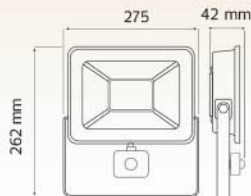

PARS/S-100

BLACK

- 220-240V / 50-60Hz
- Average Life: 20.000 Hrs
- 100W, 8000 lm
- 6400K

NEW

WITH PIR SENSOR