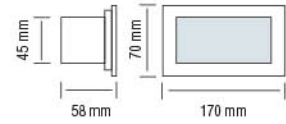

SEDEF

- 220-240V / 50-60Hz
- Aluminium + Stainless Steel, PCB Board
- 1.6W, 90 lm
- Average Life: 50.000 Hrs