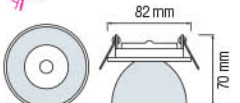

## YASEMİN

CLEAR BROWN BLUE

YELLOW PURPLE

015 005 0020

HL 804

- 220-240V / 50-60Hz
- Max. 20W

**LED Downlight**

LED DOWNLIGHT