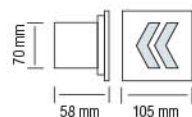

ONIKS

- 220-240V / 50-60Hz
- Aluminium + Stainless Steel, PCB Board
- 1.6W, 90 lm
- Average Life: 50.000 Hrs