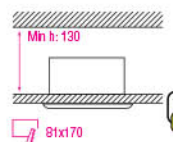

WHITE

- 220-240V / 50-60Hz
- Average Life: 40.000 Hrs
- 2x8W
- 2x371 lm
- 2700K / 6400K