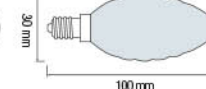

SCREW FROSTED-60

006 006 0060 60W

HL 426

SCREW CANDLE BULB

40W, 240 lm

60W, 400 lm

FROSTED

- 220-240V / 50-60Hz
- Average Life: 1.000 Hrs

SCREW CLEAR-40

006 007 0040 40W