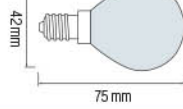

#### GLOBE BULB

40W, 240 lm

60W, 400 lm

FROSTED

- 220-240V / 50-60Hz
- Average Life: 1.000 Hrs

HL 431