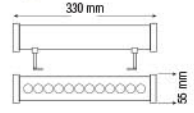

REGAL-12

109 001 0012

- AMBER
- 3000K
- RED
- GREEN
- BLUE

- 85-265V/50-60Hz
- 720 lm
- Average Life: 50.000 Hrs
- Aluminium Body