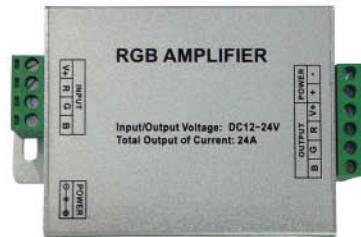

RGB Amplifier 24A

AMPLIFIER-24A

101 001 0288

- Input Voltage: DC 12V - 24V
- Output Voltage: DC 12V - 24V
- Output Power: 288W
- Output Current: 8A/Each Color
- 50x50 RGB Led Strips
  20 Meters with 60Leds/Meter,
  35x28 RGB Led Strips
  60 Meters with 60Leds/Meter