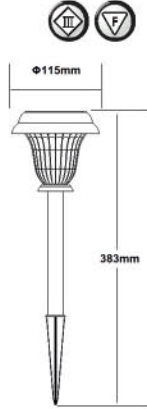

- NI-MH AA 100 mAh 1.2V
- 6400K
- 0.06W
- 1.5 lm
- Average Life: 100.000 Hrs

LED SOLAR LAMP