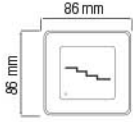

QUARTZ

079 027 0002

WHITE

- 110-265V / 50-60Hz
- 2W, 100 lm
- 4000K
- With Microwave Sensor
- Average Life: 30.000 Hrs