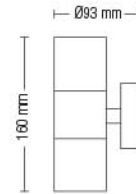

MANOLYA-2

- 220-240V / 50-60Hz
- Stainless Steel Body
- Diffuser: Glass
- Max. 2x35W