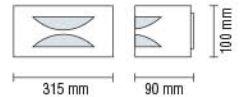

- 220-240V / 50-60Hz
- Stainless Steel Body+PC
- Max. 75W

GARDEN LAMP / LED GARDEN LAMP