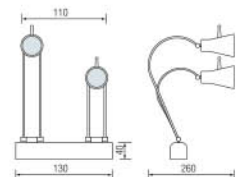

SAKA

040 004 0003

HL 003L

RED

WHITE

BLACK

- 220-240V / 50-60Hz
- 3W, 130 lm
- 3000K
- Average Life: 30.000 Hrs

ON-OFF

MARTI

040 005 0003

HL 008L

RED

WHITE

BLACK

- 220-240V / 50-60Hz
- 3W, 130 lm
- 3000K
- Average Life: 30.000 Hrs

ON-OFF

KUĞU

040 006 0003

SILVER

- 220-240V / 50-60Hz
- 3W, 200 lm
- 4200K
- Average Life: 30.000 Hrs

ON-OFF

TURNA

040 007 0003

SILVER

- 220-240V / 50-60Hz
- 3W, 200 lm
- 4200K
- Average Life: 30.000 Hrs

ON-OFF

039 001 0001

HL 652

KUMRU

CHROME

MAT CHROME

GOLDEN

TITANIUM BLACK

- Built in electronic transformer
- 220-240V / 50-60Hz 12V
- Max. 2x20W, 500 lm

JC 64

HL 651

CHROME

MAT CHROME

- Built in electronic transformer
- 220-240V / 50-60Hz 12V
- Max. 2x20W (JC)
- Max. 2x35W (MR11)

JC 64

MR11 64