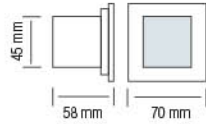

079 018 0001

HL 951L

GÜMÜŞ

- 220-240V / 50-60Hz
- Aluminium + Stainless Steel, PCB Board
- 0.9W, 57 lm
- Average Life: 50.000 Hrs