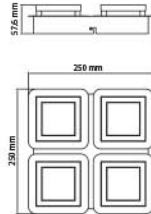

LİKYA-4

CHROME

- 220-240V / 50-60Hz
- 4x5W
- 4x300 lm
- 4000K