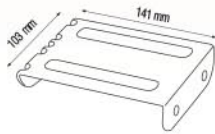

KAPLAN-45

068 007 0045

NEW

BLACK

- 220-240V / 50-60Hz
- Average Life: 50.000 Hrs
- 45W, 3600 lm
- 4200K

Module LED and Apparatus
LED Projector
Projector Stand

KAPLAN-45W

068 007 0001

Apparatus for Wall Lamp

NEW

Projector Not Included

KAPLAN-45S

068 007 0002

Apparatus for Street Lamp

NEW

Projector Not Included

KAPLAN-45C

068 007 0003

Apparatus for Connection

NEW

Projector Not Included