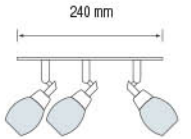

KEMER-5

CHROME

- 220-240V / 50-60Hz
- Max. 3x40W

Bulb Included