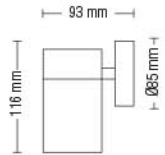

MANOLYA-1

- 220-240V / 50-60Hz
- Stainless Steel Body
- Diffuser: Glass
- Max. 35W