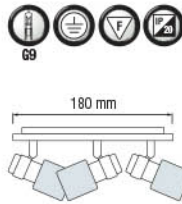

MANYAS-1

CHROME

- 220-240V / 50-60Hz
- Max. 3x40W