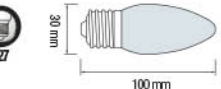

CANDLE SOFT-60

006 009 0060 60W

HL 429

CANDLE BULB

40W, 240 lm

60W, 400 lm

SOFT

- 220-240V / 50-60Hz
- Average Life: 1.000 Hrs

INCANDESCENT LAMP / REFLECTOR LAMP