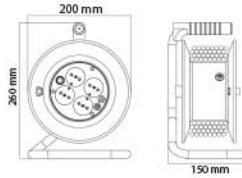

104 006 0015

CABLE REEL

REEL-15

15 meters

- Operation Voltage: 250V~/50-60Hz
- Max. 3500W
- Max. 16A
- 3x1.5 mm²
- 4 Sockets
- 15 Meters
- Overload Protection