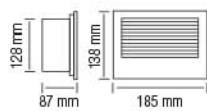

OPAL

- 220-240V / 50-60Hz
- 2.7W, 160 lm
- Average Life: 50.000 Hrs