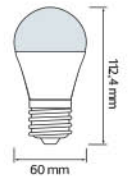

EXPERT-10

001 021 0010

- 220-240V / 50-60Hz
- Average Life: 25.000 Hrs
- 900 lm
- 3000K / 4200K / 6400K