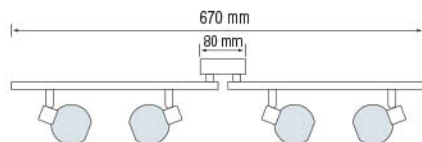

BODRUM-4

MAT CHROME

- 220-240V / 50-60Hz
- Max. 4x40W