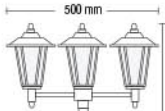

AKASYA-6

- 220-240V / 50-60Hz
- Stainless Steel Body
- Diffuser: Glass
- Max. 3x60W

2100mm

075 006 0003

HL 243