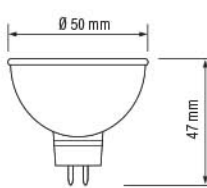

50W OPEN, 650 lm

- 220-240V / 50-60Hz
- Average Life: 2.000 Hrs