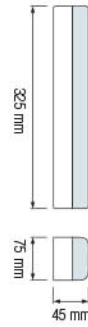

MALDINI-3

084 014 0003

HL 308L

EMERGENCY EXIT

SAFETY EMERGENCY

LANTERN

- 220-240V / 50-60Hz
- 32x1500 MCD 110° Bright LED Light
- 410 lm
- 2x4V 0.9Ah Rechargeable Sealed-Acid Battery
- Duration Time: 1.5 Hours
- Ceiling & Wall-Mounted Emergency & Automatic Light-Up
- Average Life: 30.000 Hrs