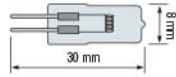

- 220-240V / 50-60Hz
- Average Life: 2.000 Hrs

**JCDR OPEN****50W OPEN, 650 lm**

- 220-240V / 50-60Hz
- Average Life: 2.000 Hrs

JC G4

**20W, 250 lm**

- 12V
- Average Life: 2.000 Hrs

G4

JC G4 WHITE