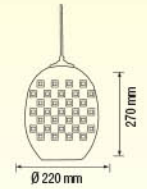

CHROME

- 250V ~ / 50-60Hz
- Max. 60W
- Glass

NEW