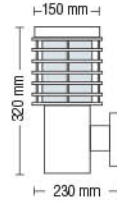

PALMIYE-2

BLACK

- 220-240V / 50-60Hz
- Stainless Steel and Galvanized Steel Body
- Diffuser: PC
- Max. 100W

GARDEN LAMP / LED GARDEN LAMP

075 001 0004
HL 298

PALMIYE-4

BLACK

- 220-240V / 50-60Hz
- Stainless Steel and Galvanized Steel Body
- Diffuser: PC
- Max. 100W