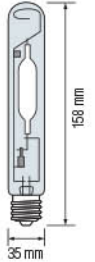

METAL HALIDE LAMP

- 150W
- 16000 lm
- 4000K
- 220-240V / 50-60Hz
- Average Life: 6.000 Hrs