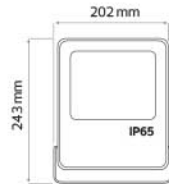

LEOPAR-50

BLACK

- 85-265V / 50-60Hz
- Average Life: 50.000 Hrs
- 50W, 4250 lm
- 2700K / 4200K / 6400K