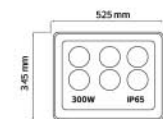

PANTER-300

BLACK

- 85-265V / 50-60Hz
- Average Life: 50.000 Hrs
- 300W, 22500 lm
- 2700K / 4200K / 6400K