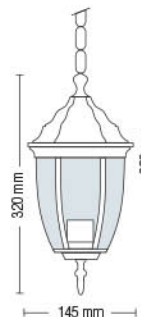

ANTIQUERED COPPER

BLACK

WHITE

- 220-240V / 50-60Hz
- Aluminium Body
- Diffuser: Glass
- Max. 60W