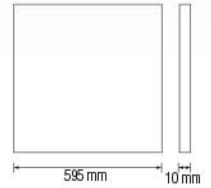

STAR-50

SILVER

- 220-240V / 50-60Hz
- 50W, 4200 lm
- 4200K / 6400K
- Average Life: 40.000 Hrs

NEW