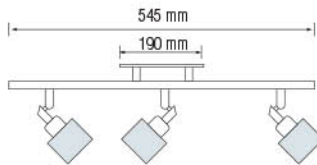

Bulb Included

035 006 0003

EFES-3

CHROME

HL 713

- 220-240V / 50-60Hz
- Max. 3x40W