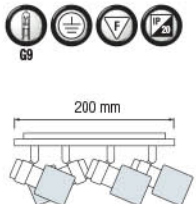

MANYAS-6

CHROME

- 220-240V / 50-60Hz
- Max. 4x40W