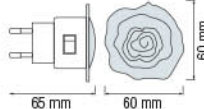

WHITE

BLUE

GREEN

RED

- 220-240V / 50-60Hz
- Each Led 2,3 lm
- Average Life: 20.000 Hrs