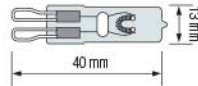

25W, 270 lm

40W, 420 lm

- 220-240V / 50-60Hz
- Average Life: 2.000 Hrs