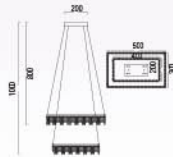

PANDORA-72

019 028 0072