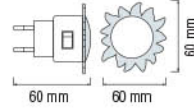

WHITE

BLUE

GREEN

RED

- 220-240V / 50-60Hz
- Each Led 2,3 lm
- Average Life: 20.000 Hrs