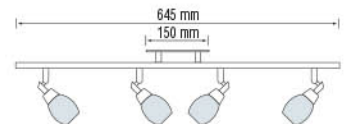

KEMER-4

CHROME

- 220-240V / 50-60Hz
- Max. 4x40W