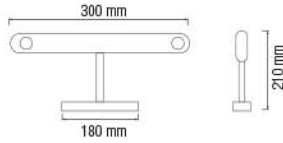

CHROME

12 LED

- 85-265V / 50-60Hz
- 6W, 360 lm
- 4200K
- Average Life: 30.000 Hrs