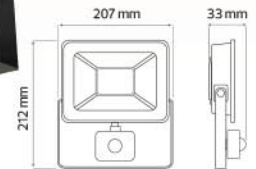

068 009 0010

PARS/S-10

BLACK

- 220-240V / 50-60Hz
- Average Life: 20.000 Hrs
- 10W, 800 lm
- 6400K

NEW

WITH PIR SENSOR

068 009 0020

PARS/S-20

BLACK

- 220-240V / 50-60Hz
- Average Life: 20.000 Hrs
- 20W, 1600 lm
- 6400K

NEW

WITH PIR SENSOR

068 009 0030

PARS/S-30

BLACK

- 220-240V / 50-60Hz
- Average Life: 20.000 Hrs
- 30W, 2400 lm
- 6400K

NEW

WITH PIR SENSOR

068 009 0050

PARS/S-50

BLACK

- 220-240V / 50-60Hz
- Average Life: 20.000 Hrs
- 50W, 4000 lm
- 6400K

NEW

WITH PIR SENSOR

068 009 0100

PARS/S-100

BLACK

- 220-240V / 50-60Hz
- Average Life: 20.000 Hrs
- 100W, 8000 lm
- 6400K

NEW

WITH PIR SENSOR