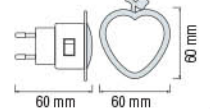

## LED Night Lamp

LED NIGHT LAMP

085 001 0004

HL 993L