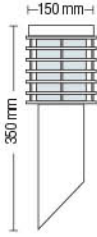

## PALMIYE-1

BLACK

- 220-240V / 50-60Hz
- Stainless Steel and Galvanized Steel Body
- Diffuser: PC
- Max. 100W

075 001 0002  
HL 296