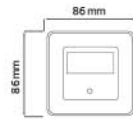

DIAMOND

079 026 0002

WHITE

BLACK

GOLD

SILVER

- 110-265V / 50-60Hz
- 2W, 150 lm
- 4200K
- With Microwave Sensor
- Average Life: 30.000 Hrs