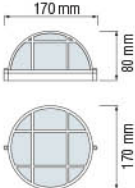

070 006 0060
HL 906

ARARAT

WHITE

BLACK

■ 220-240V / 50-60Hz
■ Max. 60W