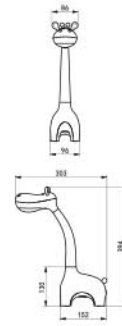

LED NIGHT LAMP

WHITE

YELLOW

PINK

- 100-240V / 50-60Hz
- 6W, 350 lm
- 3000K-4500K-6000K
- Average Life: 30.000 Hrs

HOROZ ELECTRIC