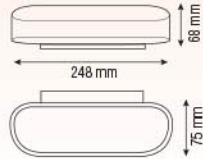

BELEN-6

029 003 0006

WHITE

- 85-265V / 50-60Hz
- 6W
- 340 lm
- 4000K
- Average Life: 30.000 Hrs