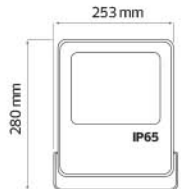

LEOPAR-100

BLACK

- 85-265V / 50-60Hz
- Average Life: 50.000 Hrs
- 100W, 8500 lm
- 2700K / 4200K / 6400K