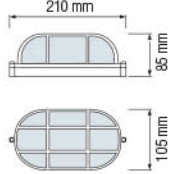

070 002 0060
HL 901

TOROS

WHITE

BLACK

■ 220-240V / 50-60Hz
■ Max. 60W