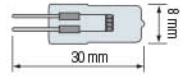

20W, 120 lm

- 12V
- Average Life: 2.000 Hrs