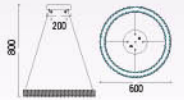

CHROME

- 180-260V / 50-60Hz
- Average Life: 30.000 Hrs
- 40W
- 1200 lm
- 4000K