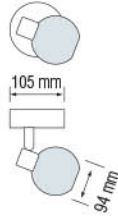

035 004 0001

BODRUM-1

MAT CHROME

- 220-240V / 50-60Hz
- Max. 40W