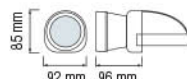

084 006 0003

PELE-3

RECHARGEABLE

LED LANTERN

ORANGE
GREEN
PURPLE
DARK RED
BLUE
HL 3099L

- 220-240V / 50-60Hz
- 9x1500 MCD 110° Bright LED Torch
- 4V 900mAh Rechargeable Sealed-Acid Battery
- Duration Time:
  4 Hours For Strong Light
  16 Hours For Weak Light
- 9x0.1W, 45 lm
- 9,000-15,000K
- Average Life: 30,000 Hrs

1-OFF-2

084 007 0001

BECKHAM-1

RECHARGEABLE

LED HEADLIGHT

HL 341L

- 220-240V / 50-60Hz
- 1W, 100 lm Bright Light
- 7000-9000K
- 4V 400mAh Rechargeable Sealed-Acid Battery
- Duration Time:
  1 Hrs (for strong light)
  4 Hrs (for weak light)
- Beam Distance: 20m
- Charging Time: 12-15 Hrs
- Average Life: 30,000 Hrs

1-OFF-2

084 007 0002

BECKHAM-2

RECHARGEABLE

LED HEADLIGHT

HL 347L

- 220-240V / 50-60Hz
- 0,7W, 35 lm Bright Light
- 9000-15000K
- 4V 400mAh Rechargeable Sealed-Acid Battery
- Duration Time:
  2 Hrs (for strong light)
  8 Hrs (for weak light)
- Beam Distance: 10m
- Charging Time: 12-15 Hrs
- Average Life: 30,000 Hrs

1-OFF-2

084 007 0003

BECKHAM-3

RECHARGEABLE

LED HEADLIGHT

HL 343L

- 220-240V / 50-60Hz
- 3W, 200 lm Bright Light
- 7000-9000K
- 4V 900mAh Rechargeable Sealed-Acid Battery
- Duration Time:
  1 Hr (for strong light)
  4 Hrs (for weak light)
- Beam Distance: 30m
- Charging Time: 12-15 Hrs
- Average Life: 30,000 Hrs

1-OFF-2

084 007 0004

BECKHAM-4

RECHARGEABLE

LED HEADLIGHT

HL 349L

- 220-240V / 50-60Hz
- 0,9W, 45 lm Bright Light
- 9000-15000K
- 4V 900mAh Rechargeable Sealed-Acid Battery
- Duration Time:
  4 Hrs (for strong light)
  16 Hrs (for weak light)
- Beam Distance: 20m
- Charging Time: 12-15 Hrs
- Average Life: 30,000 Hrs

1-OFF-2