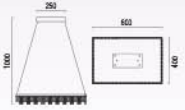

NIRVANA-24

019 027 0024

NIRVANA-32

019 027 0032

NIRVANA-40

019 027 0040

CHROME

- 180-260V / 50-60Hz
- Average Life: 30.000 Hrs
- 24W / 32W / 40W
- 720 lm / 960 lm / 1200 lm
- 4000K

NEW

LED SUSPENSION LIGHT

PANDORA-72

019 028 0072

PANDORA-96

019 028 0096

CHROME

- 180-260V / 50-60Hz
- Average Life: 30.000 Hrs
- 72W / 96W
- 2160 lm / 2880 lm
- 4000K

NEW