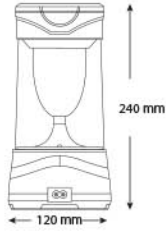

- 220-240V / 50-60Hz
- 10W, 360 lm
- 4V 1600mAh Rechargeable Sealed-Acid Battery
- Duration: 1 hour / strong light
  25 hours / weak light
- Average Life: 30.000 Hrs