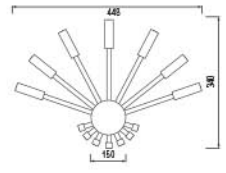

SILVER

- 220-240V / 50-60Hz
- Average Life: 30.000 Hrs
- 7x1W, 76Lm
- Red+Green+Blue+Yellow