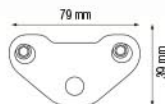

KAPLAN-45

068 007 0045

NEW

BLACK

- 220-240V / 50-60Hz
- Average Life: 50.000 Hrs
- 45W, 3600 lm
- 4200K

Module LED and Apparatus
LED Projector
Projector Stand

KAPLAN-45W

068 007 0001

Apparatus for Wall Lamp

NEW

Projector Not Included

KAPLAN-45S

068 007 0002

Apparatus for Street Lamp

NEW

Projector Not Included

KAPLAN-45C

068 007 0003

Apparatus for Connection

NEW

Projector Not Included