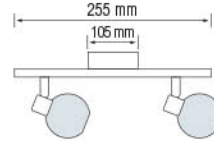

BODRUM-2

MAT CHROME

- 220-240V / 50-60Hz
- Max. 2x40W