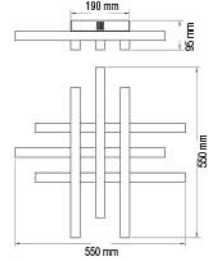

BLACK

WHITE

- 220-240V / 50-60Hz
- Average Life: 50.000 Hrs
- 50W
- 800 lm
- 4000K