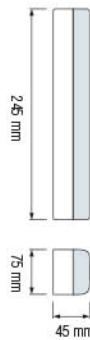

FIGO-6

084 013 0006

HL 306

EMERGENCY EXIT

SAFETY EMERGENCY

LANTERN

- 220-240V / 50-60Hz
- 1x 6W, 70 lm
- 2x4V 0.9Ah Rechargeable Sealed-Acid Battery
- Duration Time: 90 Minutes
- Ceiling & Wall-Mounted Emergency & Automatic Light-Up
- Average Life: 8.000 Hrs