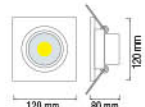

VERONICA-10

WHITE

- 220-240V / 50-60Hz
- Average Life: 40.000 Hrs
- 10W
- 539 lm
- 2700K / 6400K