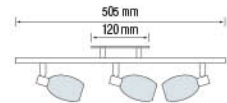

MANAVGAT-3

CHROME
■ 220-240V / 50-60Hz
■ Max. 3x40W

035 003 0004
HL 793N