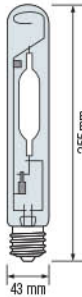

METAL HALIDE LAMP

- 250W
- 21000 lm
- 4000K
- 220-240V / 50-60Hz
- Average Life: 6.000 Hrs