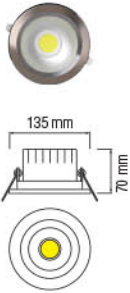

016 019 0008

HELEN-8

WHITE

HL 695L 3 INCH

MAT CHROME