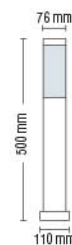

DEFNE-1

075 004 0001

HL 230

- 220-240V / 50-60Hz
- Stainless Steel Body
- Diffuser: PC
- Max. 60W

DEFNE-2

075 004 0002

HL 232

- 220-240V / 50-60Hz
- Stainless Steel Body
- Diffuser: PC
- Max. 60W

DEFNE-5

075 004 0005

HL 235

- 220-240V / 50-60Hz
- Stainless Steel Body
- Diffuser: PC
- Max. 60W

DEFNE-3

075 004 0003

HL 233

- 220-240V / 50-60Hz
- Stainless Steel Body
- Diffuser: PC
- Max. 60W

DEFNE-4

075 004 0004

HL 234

- 220-240V / 50-60Hz
- Stainless Steel Body
- Diffuser: PC
- Max. 60W