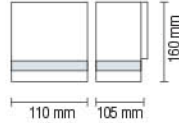

GARDENYA-3

- 220-240V / 50-60Hz
- Stainless Steel Body+PC
- Max. 35W