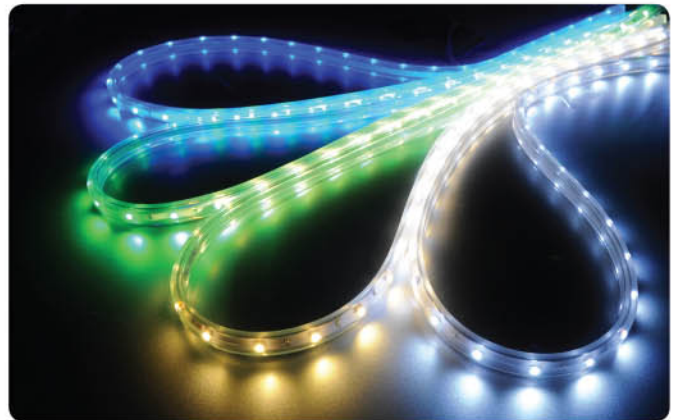

VESTA-200

WATERPROOF

- AC 220-240V / 50-60Hz
- Output Voltage: DC 12V
- Output Power: 200W
- Output Current: 17A
- For Max. 40m 35x28 SMD Led Strip
- For Max. 13m 50x50 SMD Led Strip