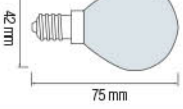

#### GLOBE BULB

40W, 240 lm

60W, 400 lm

SOFT

- 220-240V / 50-60Hz
- Average Life: 1.000 Hrs

HL 430