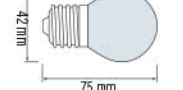

#### GLOBE BULB

40W, 240 lm

60W, 400 lm

SOFT

- 220-240V / 50-60Hz
- Average Life: 1.000 Hrs

HL 432