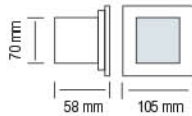

079 012 0002

HL 942L

MERCAN

- 220-240V / 50-60Hz
- Aluminium + Stainless Steel, PCB Board
- 1.6W, 90 lm
- Average Life: 50.000 Hrs