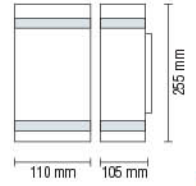

GARDENYA-2

- 220-240V / 50-60Hz
- Stainless Steel Body+PC
- Max. 2x35W