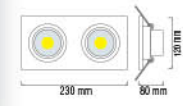

VERONICA-20

WHITE

- 220-240V / 50-60Hz
- Average Life: 40.000 Hrs
- 2x10W
- 2x539 lm
- 2700K / 6400K