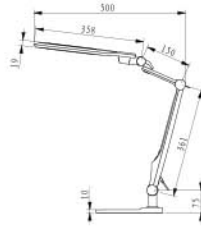

049 010 0010

EBRU

BLACK

WHITE

SILVER

- 100-240V / 50-60Hz
- 10W, 600 lm
- 3000K / 4500K / 6000K
- Average Life: 30.000 Hrs