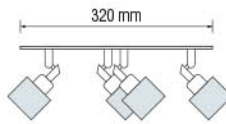

### EFES-4

CHROME

HL 714

- 220-240V / 50-60Hz
- Max. 4x40W

Bulb Included

CEILING LAMP / LED CEILING LAMP

035 007 0001  
HL 743

**RIVA-1**