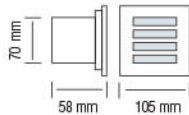

AKIK

- 220-240V / 50-60Hz
- Aluminium + Stainless Steel, PCB Board
- 1.6W, 90 lm
- Average Life: 50.000 Hrs