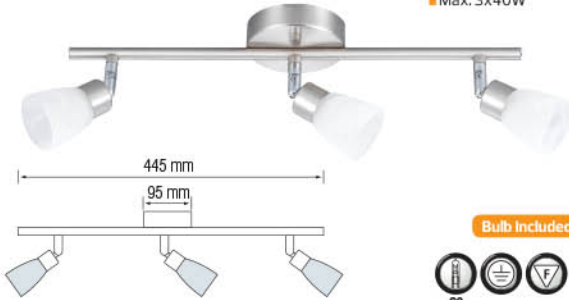

RIVA-3

MAT CHROME

- 220-240V / 50-60Hz
- Max. 3x40W