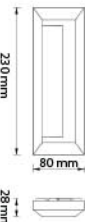

DARK GREY

- 100-240V / 50-60Hz
- 2W
- 4200K
- 110 lm
- Average Life: 30.000 Hrs