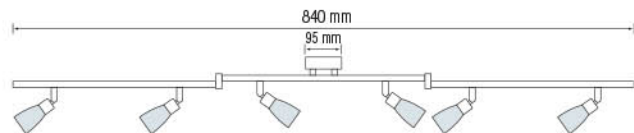

RIVA-6

MAT CHROME

- 220-240V / 50-60Hz
- Max. 6x40W