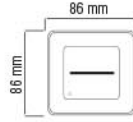

- 110-265V / 50-60Hz
- 2W, 100 lm
- 4000K
- With Microwave Sensor
- Average Life: 30.000 Hrs