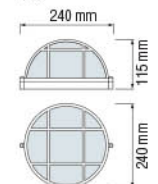

070 015 0100

HL 926

ERCIYES

WHITE

BLACK

■ 220-240V / 50-60Hz
■ Max. 100W