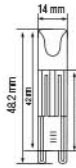

- 220-240V / 50-60Hz
- Average Life: 25.000 Hrs
- 105 lm
- 2700K / 6400K