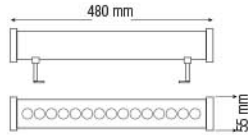

REGAL-18

109 001 0018

- AMBER
- 3000K
- RED
- GREEN
- BLUE

- 85-265V/50-60Hz
- 1080 lm
- Average Life: 50.000 Hrs
- Aluminium Body