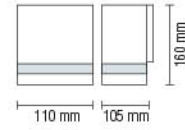

075 010 0001
HL 246

GARDENYA-1

- 220-240V / 50-60Hz
- Stainless Steel Body+PC
- Max. 35W