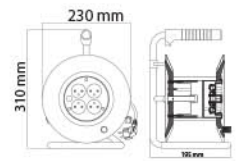

104 007 0025

CABLE REEL

EMPTY-25

WITHOUT CABLE/25 meters

- Operation Voltage: 250V~/50-60Hz
- Max. 3500W
- Max. 16A
- 3x1.5 mm²
- 4 Sockets
- 25 Meters
- Overload Protection