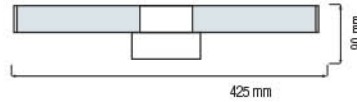

CHROME

- 85-265V / 50-60Hz
- 9W
- 850 lm
- 4200K
- Average Life: 30.000 Hrs