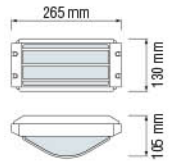

070 011 0060

HL 911

KARPAT

WHITE

BLACK

■ 220-240V / 50-60Hz
■ Max. 60W