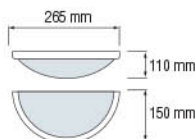

MAT CHROME

Diffuser: Glass

- 220-240V / 50-60Hz
- Max. 60W
- Max. 12W ESL