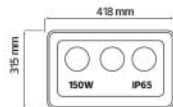

PANTER-150

BLACK

- 85-265V / 50-60Hz
- Average Life: 50.000 Hrs
- 150W, 11250 lm
- 2700K / 4200K / 6400K