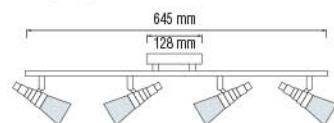

DİDİM-5

CHROME

- 220-240V / 50-60Hz
- 4x5W
- 4x400 lm
- 4000K