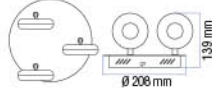

036 004 0001

MİLAS-1

CHROME

HL 7140L

- 220-240V / 50-60Hz
- 3x5W
- 3x400 lm
- 4000K

036 004 0002

MİLAS-2

CHROME

HL 7141L

- 220-240V / 50-60Hz
- 5W
- 400 lm
- 4000K

036 004 0003

MİLAS-3

CHROME

HL 7142L

- 220-240V / 50-60Hz
- 2x5W
- 2x400 lm
- 4000K

CEILING LAMP / LED CEILING LAMP

036 004 0004

MİLAS-4

CHROME

HL 7143L

- 220-240V / 50-60Hz
- 3x5W
- 3x400 lm
- 4000K

036 004 0005

MİLAS-5

CHROME

HL 7144L

- 220-240V / 50-60Hz
- 4x5W
- 4x400 lm
- 4000K