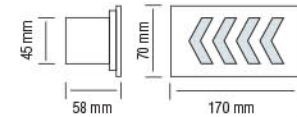

BERİL

- 220-240V / 50-60Hz
- Aluminium + Stainless Steel, PCB Board
- 1.6W, 90 lm
- Average Life: 50.000 Hrs