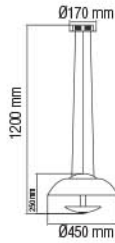

VISTA

019 007 0024

WHITE

BLACK

RED

- 220-240V / 50-60Hz
- Average Life: 50.000 Hrs
- 24W
- 1500 lm
- 4000K

LED SUSPENSION LIGHT

FAVORI

019 008 0062

CHROME

COPPER

BROWN

- 220-240V / 50-60Hz
- Average Life: 50.000 Hrs
- 62W
- 2500 lm
- 4000K