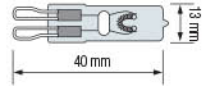

25W, 100 lm

40W, 220 lm

- 220-240V / 50-60Hz
- Average Life: 2.000 Hrs