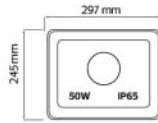

PANTER-50

BLACK

- 85-265V / 50-60Hz
- Average Life: 50.000 Hrs
- 50W, 3750 lm
- 2700K / 4200K / 6400K