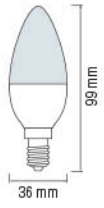

- 250 lm
- 3000K / 4200K / 6400K
- 175-250V / 50-60Hz
- Average Life: 25.000 Hrs