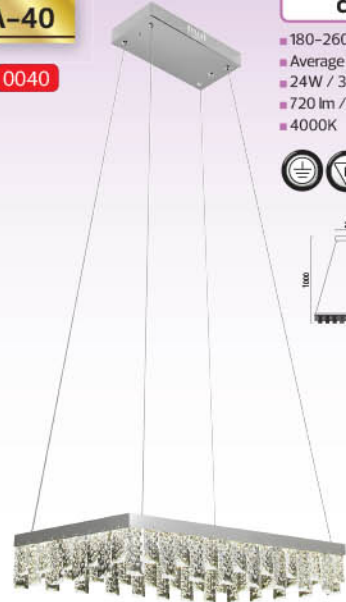

### CHROME

- 180-260V / 50-60Hz
- Average Life: 30.000 Hrs
- 24W / 32W / 40W
- 720 lm / 960 lm / 1200 lm
- 4000K

**NEW**

LED SUSPENSION LIGHT