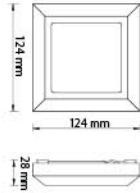

DARK GREY

- 100-240V / 50-60Hz
- 5W
- 4200K
- 270 lm
- Average Life: 30.000 Hrs