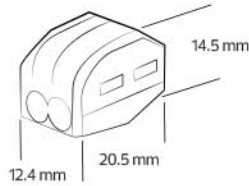

103 001 0002

2 POLE COMPACT CONNECTOR

CONNECTOR-2

- Voltage: 400V/4kV-
- Max. 32A
- Wire Range: 0.08 - 4 mm²
- Wiring Type: Spring Clamping 28-10AWG