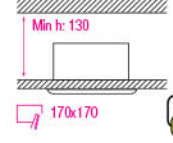

WHITE

- 220-240V / 50-60Hz
- Average Life: 40.000 Hrs
- 4x8W
- 4x371 lm
- 2700K / 6400K