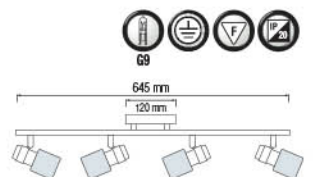

MANYAS-5

CHROME

- 220-240V / 50-60Hz
- Max. 4x40W