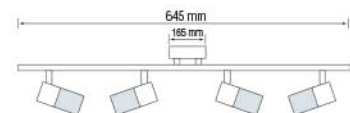

ASSOS-5

CHROME

- 220-240V / 50-60Hz
- 4x5W
- 4x400 lm
- 4000K