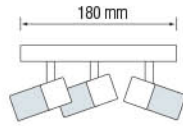

DALYAN-5

MAT CHROME

- 220-240V / 50-60Hz
- Max. 3x40W

Bulb Included

035 008 0003

HL 782