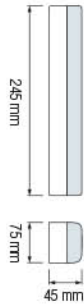

MALDINI-2

084 014 0002

HL 306L

EMERGENCY EXIT

SAFETY EMERGENCY

LANTERN

- 220-240V / 50-60Hz
- 26x1500 MCD 110° Bright LED Light
- 330 lm
- 2x4V 0.9Ah Rechargeable Sealed-Acid Battery
- Duration Time: 1.5 Hours
- Ceiling & Wall-Mounted Emergency & Automatic Light-Up
- Average Life: 30.000 Hrs