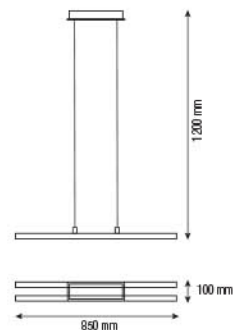

BLACK

WHITE

- 220-240V / 50-60Hz
- Average Life: 50.000 Hrs
- 35W
- 2000 lm
- 4000K