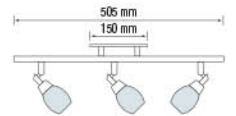

**KEMER-5**

**CHROME**

- 220-240V / 50-60Hz
- Max. 3x40W

Bulb Included

035 005 0003  
HL 717

**KEMER-3**

**CHROME**

- 220-240V / 50-60Hz
- Max. 3x40W