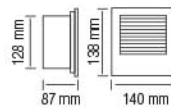

KALSIT

- 220-240V / 50-60Hz
- 1.8W, 105 lm
- Average Life: 50.000 Hrs