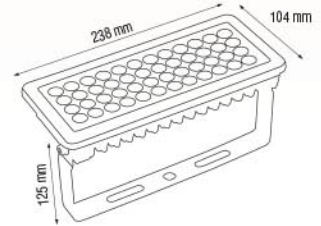

BLACK

- 220-240V / 50-60Hz
- Average Life: 50.000 Hrs
- 45W, 3600 lm
- 4200K

Module LED and Apparatus
LED Projector
Projector Stand

KAPLAN-45W

068 007 0001

Apparatus for Wall Lamp