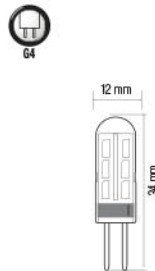

- 220-240V / 50-60Hz
- Average Life: 20.000 Hrs
- 90 lm
- 2700K / 6400K