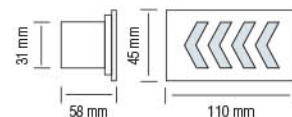

079 023 0002

HL 956L

PERA

- 220-240V / 50-60Hz
- Aluminium + Stainless Steel, PCB Board
- 1.2W, 72 lm
- Average Life: 50.000 Hrs