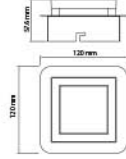

LİKYA-1

CHROME

- 220-240V / 50-60Hz
- 5W
- 300 lm
- 4000K