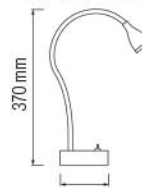

049 006 0003
HL 010L

BERNA

BLACK

WHITE

BLUE

RED

- 220-240V / 50-60Hz
- 3W, 130 lm
- 3000K
- Average Life: 30.000 Hrs

ON-OFF

049 007 0003
HL 013L

BUSE

BLACK

WHITE

BLUE

RED

GREEN

- 220-240V / 50-60Hz
- 3W, 130 lm
- 3000K
- Average Life: 30.000 Hrs

ON-OFF

049 008 0003
HL 014L

BİLGE

BLACK

WHITE

BLUE

RED

GREEN

- 220-240V / 50-60Hz
- 3W, 130 lm
- 3000K
- Average Life: 30.000 Hrs

ON-OFF

049 002 0003
HL 002L

BEYZA

RED

WHITE

BLACK

- 220-240V / 50-60Hz
- 3W, 130 lm
- 3000K
- Average Life: 30.000 Hrs

ON-OFF

049 003 0003
HL 006L

ALEYNA

RED

WHITE

BLACK

- 220-240V / 50-60Hz
- 3W, 130 lm
- 3000K
- Average Life: 30.000 Hrs

ON-OFF

049 001 0003
HL 001L

ECE

RED

WHITE

BLACK

- 220-240V / 50-60Hz
- 3W, 130 lm
- 3000K
- Average Life: 30.000 Hrs

ON-OFF