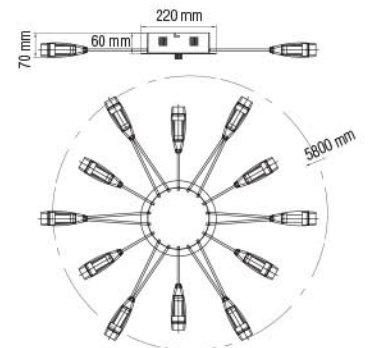

VISTA

019 007 0024

WHITE

BLACK

RED

- 220-240V / 50-60Hz
- Average Life: 50.000 Hrs
- 24W
- 1500 lm
- 4000K

LED SUSPENSION LIGHT

FAVORI

019 008 0062

CHROME

COPPER

BROWN

- 220-240V / 50-60Hz
- Average Life: 50.000 Hrs
- 62W
- 2500 lm
- 4000K