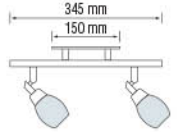

KEMER-2

CHROME

- 220-240V / 50-60Hz
- Max. 2x40W