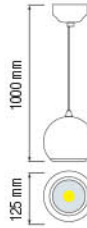

WHITE

BLACK

RED

- 220-240V / 50-60Hz
- Average Life: 30.000 Hrs
- 10W
- 507 lm
- 6400K