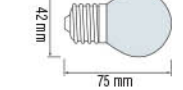

#### GLOBE BULB

40W, 240 lm

60W, 400 lm

FROSTED

- 220-240V / 50-60Hz
- Average Life: 1.000 Hrs

HL 433