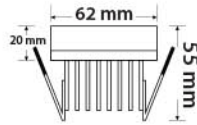

VALERIA-5

016 040 0005

WHITE

- 85-265V / 50-60Hz
- Average Life: 30.000 Hrs
- 5W, 400 lm
- 4200K