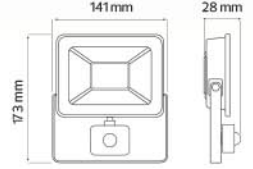

068 009 0010

PARS/S-10

BLACK

- 220-240V / 50-60Hz
- Average Life: 20.000 Hrs
- 10W, 800 lm
- 6400K

NEW

WITH PIR SENSOR

068 009 0020

PARS/S-20

BLACK

- 220-240V / 50-60Hz
- Average Life: 20.000 Hrs
- 20W, 1600 lm
- 6400K

NEW

WITH PIR SENSOR

068 009 0030

PARS/S-30

BLACK

- 220-240V / 50-60Hz
- Average Life: 20.000 Hrs
- 30W, 2400 lm
- 6400K

NEW

WITH PIR SENSOR

068 009 0050

PARS/S-50

BLACK

- 220-240V / 50-60Hz
- Average Life: 20.000 Hrs
- 50W, 4000 lm
- 6400K

NEW

WITH PIR SENSOR

068 009 0100

PARS/S-100

BLACK

- 220-240V / 50-60Hz
- Average Life: 20.000 Hrs
- 100W, 8000 lm
- 6400K

NEW

WITH PIR SENSOR