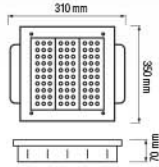

HOROZ ELECTRIC

LED Canopy Light

FALCON

NEW

RECESSED

069 001 0110

- 100-240V / 50-60Hz
- 6400K
- 110W
- 11000 lm
- Average Life: 50.000 Hrs