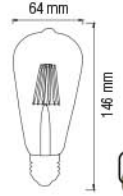

RUSTIC VINTAGE - 4

001 029 0004

- 220-240V / 50-60Hz
- Average Life: 20.000 Hrs
- 360 lm
- 2200K

FILAMENT LED

RUSTIC VINTAGE - 6

001 029 0006

- 220-240V / 50-60Hz
- Average Life: 20.000 Hrs
- 540 lm
- 2200K

FILAMENT LED

RUSTIC GLOBE - 4

001 030 0004

- 220-240V / 50-60Hz
- Average Life: 20.000 Hrs
- 360 lm
- 2200K

FILAMENT LED

RUSTIC GLOBE - 6

001 030 0006

- 220-240V / 50-60Hz
- Average Life: 20.000 Hrs
- 540 lm
- 2200K

FILAMENT LED

RUSTIC STAR - 6

001 031 0006

- 220-240V / 50-60Hz
- Average Life: 20.000 Hrs
- 540 lm
- 2200K

FILAMENT LED

RUSTIC HEART - 6

001 032 0006

- 220-240V / 50-60Hz
- Average Life: 20.000 Hrs
- 540 lm
- 2200K

FILAMENT LED

RUSTIC TUBE - 6

001 033 0006

- 220-240V / 50-60Hz
- Average Life: 20.000 Hrs
- 540 lm
- 2200K

FILAMENT LED

RUSTIC TUBE - 8

001 033 0008

- 220-240V / 50-60Hz
- Average Life: 20.000 Hrs
- 720 lm
- 2200K

FILAMENT LED