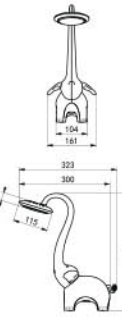

LED NIGHT LAMP

WHITE

BLUE

PINK

- 100-240V / 50-60Hz
- 6W, 350 lm
- 3000K-4500K-6000K
- Average Life: 30.000 Hrs