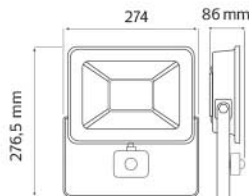

PUMA/S-100

BLACK

- 220-240V / 50-60Hz
- Average Life: 20.000 Hrs
- 100W, 5000 lm
- 6400K

WITH PIR SENSOR