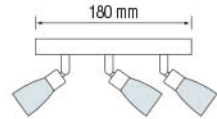

- 220-240V / 50-60Hz
- Max. 3x40W

Bulb Included

CEILING LAMP / LED CEILING LAMP

035 007 0004  
HL 746

**RIVA-4**

**MAT CHROME**

- 220-240V / 50-60Hz
- Max. 4x40W

Bulb Included