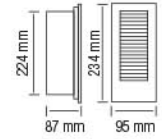

KORNET

- 220-240V / 50-60Hz
- 1.5W, 90 lm
- Average Life: 50.000 Hrs