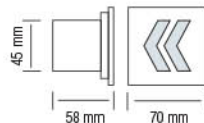

079 020 0001

HL 953L

BOR

- 220-240V / 50-60Hz
- Aluminium + Stainless Steel, PCB Board
- 0.9W, 57 lm
- Average Life: 50.000 Hrs