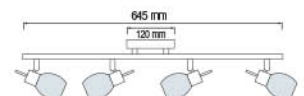

BERGAMA-5

CHROME

HL 7174

- 220-240V / 50-60Hz
- Max. 4x40W