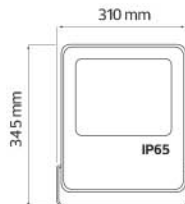

LEOPAR-150

BLACK

- 85-265V / 50-60Hz
- Average Life: 50.000 Hrs
- 150W, 12750 lm
- 2700K / 4200K / 6400K