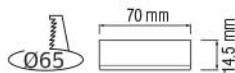

LUNA

WHITE

016 041 0003

- AC 220-220V / 50-60Hz
- 3W, 210 lm
- 4200K
- Average Life: 20.000 Hrs
- Recessed+Surface Mounting Available