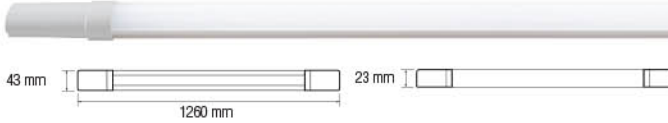

IRMAK-36

059 004 0036

- 170-265V/50-60Hz
- 36W
- 2880 lm
- 4200K / 6400K
- Average Life: 30.000Hrs