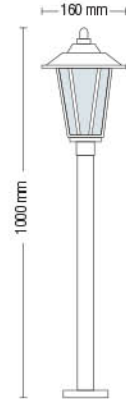

ERGUVAN-4

BLACK

- 220-240V / 50-60Hz
- Aluminium Body
- Diffuser: Glass
- Max. 60W