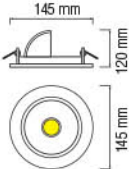

GALINA-10

WHITE

HL 693L

- 220-240V / 50-60Hz
- Average Life: 40,000 Hrs
- 10W, 570 lm
- 6500K