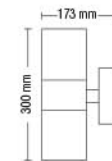

MANOLYA-3

- 220-240V / 50-60Hz
- Aluminium Body
- Diffuser: Glass
- Max. 2x60W