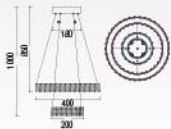

CHROME

- 180-260V / 50-60Hz
- Average Life: 30.000 Hrs
- 42W
- 1260 lm
- 4000K