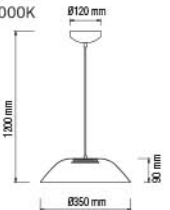

- 220-240V / 50-60Hz
- Average Life: 50.000 Hrs
- 6W
- 350 lm
- 4000K