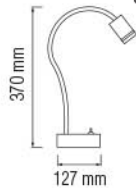

- 220-240V / 50-60Hz
- 3W, 130 lm
- 3000K
- Average Life: 30.000 Hrs

ON-OFF