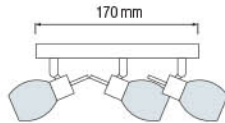

BERGAMA-1

CHROME

HL 7170

- 220-240V / 50-60Hz
- Max. 3x40W

Bulb Included