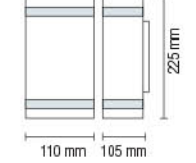

GARDENYA-4

- 220-240V / 50-60Hz
- Stainless Steel Body+PC
- Max. 2x35W