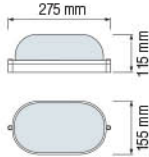

070 012 0100

HL 920

AYDER

WHITE

BLACK

■ 220-240V / 50-60Hz
■ Max. 100W