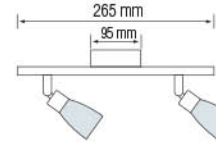

RIVA-2

MAT CHROME

- 220-240V / 50-60Hz
- Max. 2x40W