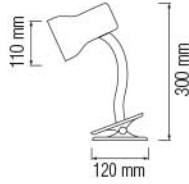

048 010 0060
HL 067

DERYA

BLACK

WHITE

RED

- 220-240V / 50-60Hz
- Max. 60W