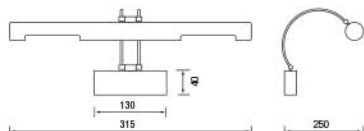

### KUMRU

CHROME

MAT CHROME

GOLDEN

TITANIUM BLACK

- Built in electronic transformer
- 220-240V / 50-60Hz 12V
- Max. 2x20W, 500 lm

JC 64