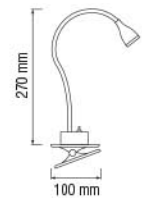

049 006 0003
HL 010L

BERNA

BLACK

WHITE

BLUE

RED

- 220-240V / 50-60Hz
- 3W, 130 lm
- 3000K
- Average Life: 30.000 Hrs

ON-OFF

049 007 0003
HL 013L

BUSE

BLACK

WHITE

BLUE

RED

GREEN

- 220-240V / 50-60Hz
- 3W, 130 lm
- 3000K
- Average Life: 30.000 Hrs

ON-OFF

049 008 0003
HL 014L

BİLGE

BLACK

WHITE

BLUE

RED

GREEN

- 220-240V / 50-60Hz
- 3W, 130 lm
- 3000K
- Average Life: 30.000 Hrs

ON-OFF

049 002 0003
HL 002L

BEYZA

RED

WHITE

BLACK

- 220-240V / 50-60Hz
- 3W, 130 lm
- 3000K
- Average Life: 30.000 Hrs

ON-OFF

049 003 0003
HL 006L

ALEYNA

RED

WHITE

BLACK

- 220-240V / 50-60Hz
- 3W, 130 lm
- 3000K
- Average Life: 30.000 Hrs

ON-OFF

049 001 0003
HL 001L

ECE

RED

WHITE

BLACK

- 220-240V / 50-60Hz
- 3W, 130 lm
- 3000K
- Average Life: 30.000 Hrs

ON-OFF