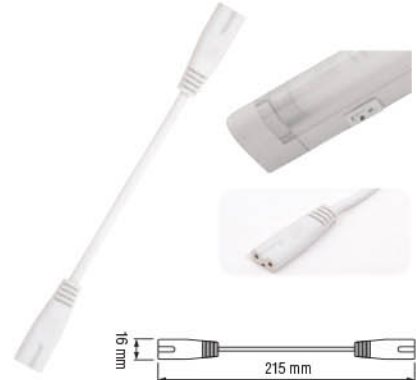

**CONNECTOR**

MODEL: 053-001-Series

**ADHESIVE TAPE**

- 10 YARD
- 20 YARD
- WHITE
- YELLOW
- RED
- BLUE
- GREEN
- BLACK
- GREEN - YELLOW

093 001 0060

**TRANSFORMER-60**

**ELECTRONIC TRANSFORMER**

HL 370 12V, 60W