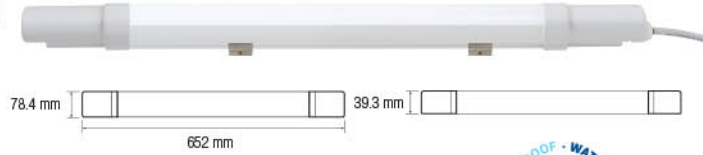

**IRMAK-36**

059 004 0036

- 170-265V/50-60Hz
- 36W
- 2880 lm
- 4200K / 6400K
- Average Life: 30.000Hrs

LED Waterproof Lamp  
Waterproof Lamp  
Magnetic Wall Lamp

**NEHİR-18**

059 003 0018

- 170-265V/50-60Hz
- 18W
- 1440 lm
- 4200K / 6400K
- Average Life: 30.000Hrs