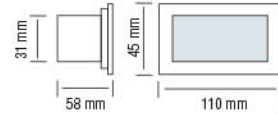

079 021 0002

HL 954L

PERLE

- 220-240V / 50-60Hz
- Aluminium + Stainless Steel, PCB Board
- 1.2W, 72 lm
- Average Life: 50.000 Hrs