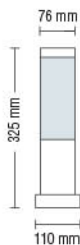

DEFNE-1

075 004 0001

HL 230

- 220-240V / 50-60Hz
- Stainless Steel Body
- Diffuser: PC
- Max. 60W

DEFNE-2

075 004 0002

HL 232

- 220-240V / 50-60Hz
- Stainless Steel Body
- Diffuser: PC
- Max. 60W

DEFNE-5

075 004 0005

HL 235

- 220-240V / 50-60Hz
- Stainless Steel Body
- Diffuser: PC
- Max. 60W

DEFNE-3

075 004 0003

HL 233

- 220-240V / 50-60Hz
- Stainless Steel Body
- Diffuser: PC
- Max. 60W

DEFNE-4

075 004 0004

HL 234

- 220-240V / 50-60Hz
- Stainless Steel Body
- Diffuser: PC
- Max. 60W