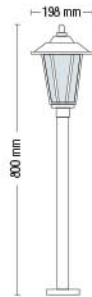

## AKASYA-5

- 220-240V / 50-60Hz
- Stainless Steel Body
- Diffuser: Glass
- Max. 60W

075 006 0006

HL 245P