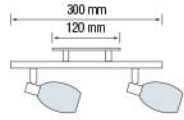

MANAVGAT-2

CHROME
■ 220-240V / 50-60Hz
■ Max. 2x40W

035 003 0005
HL 794N