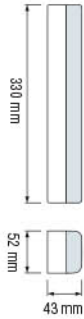

### ZICO-4

084 012 0004

HL 313L

**RECHARGEABLE**

**LED LANTERN**

- 220-240V / 50-60Hz
- 30x1500 MCD 110° Bright LED Light
- 150 lm
- 1x4V 1.6Ah Rechargeable Sealed-Acid Battery
- Duration Time: Step 1: 10 Hours Step 2: 2 Hours
- Average Life: 30.000 Hrs