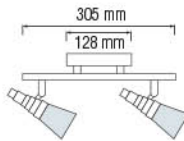

## DİDİM-3

CHROME

- 220-240V / 50-60Hz
- 2x5W
- 2x400 lm
- 4000K

CEILING LAMP / LED CEILING LAMP

036 005 0004