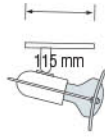

AMOS-1

CHROME + MAT CHROME
■ 220-240V / 50-60Hz
■ Max. 40W