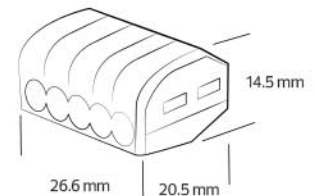

103 001 0005

5 POLE COMPACT CONNECTOR

CONNECTOR-5

- Voltage: 400V/4kV-
- Max. 32A
- Wire Range: 0.08 - 4 mm²
- Wiring Type: Spring Clamping 28-10AWG