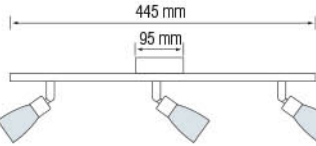

RIVA-3

MAT CHROME

- 220-240V / 50-60Hz
- Max. 3x40W