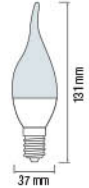

LED LAMP / LED TUBE / LED CAPSULE

ULTRA-4

001 003 0004

HL 4360L

- 250 lm
- 3000K / 4200K / 6400K
- 175-250V / 50-60Hz
- Average Life: 25.000 Hrs

ULTRA-6

001 003 0006

- 480 lm
- 3000K / 4200K / 6400K
- 175-250V / 50-60Hz
- Average Life: 25.000 Hrs

CRAFT-4

001 004 0004

HL 4370L

- 250 lm
- 3000K / 4200K / 6400K
- 175-250V / 50-60Hz
- Average Life: 25.000 Hrs

CRAFT-6

001 004 0006

- 480 lm
- 3000K / 4200K / 6400K
- 175-250V / 50-60Hz
- Average Life: 25.000 Hrs

ELITE-4

001 005 0004

HL 4380L E14

- 250 lm
- 3000K / 4200K / 6400K
- 175-250V / 50-60Hz
- Average Life: 25.000 Hrs

ELITE-6

001 005 0006

E14

- 480 lm
- 3000K / 4200K / 6400K
- 175-250V / 50-60Hz
- Average Life: 25.000 Hrs

ELITE-4

001 005 0004

HL 4380L E27

- 250 lm
- 3000K / 4200K / 6400K
- 175-250V / 50-60Hz
- Average Life: 25.000 Hrs

ELITE-6

001 005 0006

E27

- 480 lm
- 3000K / 4200K / 6400K
- 175-250V / 50-60Hz
- Average Life: 25.000 Hrs