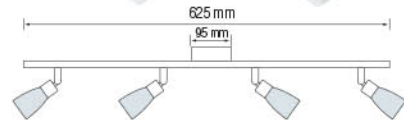

- 220-240V / 50-60Hz
- Max. 3x40W

Bulb Included

CEILING LAMP / LED CEILING LAMP

035 007 0004  
HL 746

**RIVA-4**

**MAT CHROME**

- 220-240V / 50-60Hz
- Max. 4x40W

Bulb Included