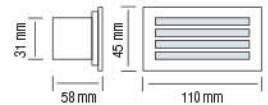

079 022 0002

HL 955L

AMBER

- 220-240V / 50-60Hz
- Aluminium + Stainless Steel, PCB Board
- 1.2W, 72 lm
- Average Life: 50.000 Hrs