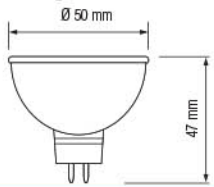

35W CLOSED, 320 lm

50W CLOSED, 550 lm

- 220-240V / 50-60Hz
- Average Life: 2.000 Hrs