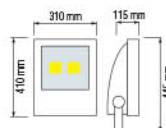

JAGUAR-100

HL 174L

BLACK

- 220-240V / 50-60Hz
- Average Life: 50.000 Hrs
- 2x50W, 6265 lm
- 6500K