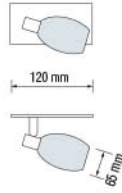

035 003 0001
HL 790N

MANAVGAT-1

CHROME
■ 220-240V / 50-60Hz
■ Max. 40W

035 003 0002
HL 791N