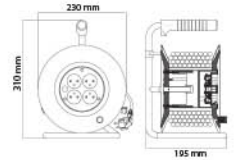

104 006 0025

CABLE REEL

REEL-25

25 meters

- Operation Voltage: 250V~/50-60Hz
- Max. 3500W
- Max. 16A
- 3x1.5 mm²
- 4 Sockets
- 25 Meters
- Overload Protection