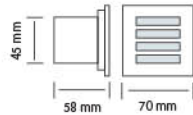

079 019 0001

HL 952L

BRONZ

- 220-240V / 50-60Hz
- Aluminium + Stainless Steel, PCB Board
- 0.9W, 57 lm
- Average Life: 50.000 Hrs