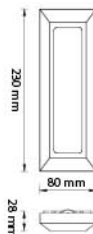

DARK GREY

- 100-240V / 50-60Hz
- 5W
- 4200K
- 270 lm
- Average Life: 30.000 Hrs