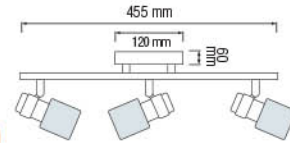

MANYAS-4

CHROME

- 220-240V / 50-60Hz
- Max. 3x40W