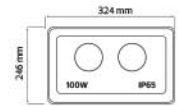

PANTER-100

BLACK

- 85-265V / 50-60Hz
- Average Life: 50.000 Hrs
- 100W, 7500 lm
- 2700K / 4200K / 6400K