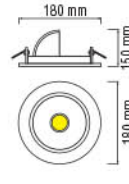

GALINA-20

WHITE

HL 694L

- 220-240V / 50-60Hz
- Average Life: 40,000 Hrs
- 20W, 1166 lm
- 6500K