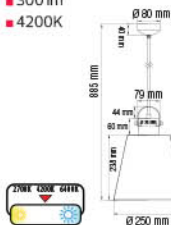

BLACK

WHITE

PINK

PURPLE

ORANGE

BLUE

- 220-240V / 50-60Hz
- Average Life: 30.000 Hrs
- 6W
- 300 lm
- 4200K