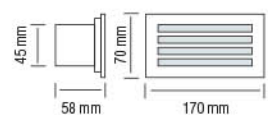

OLTU

- 220-240V / 50-60Hz
- Aluminium + Stainless Steel, PCB Board
- 1.6W, 90 lm
- Average Life: 50.000 Hrs