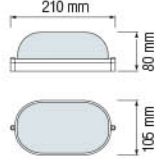

070 001 0060
HL 900

NEMRUT

WHITE

BLACK

■ 220-240V / 50-60Hz
■ Max. 60W