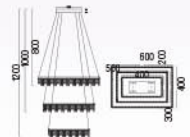

PANDORA-96

019 028 0096