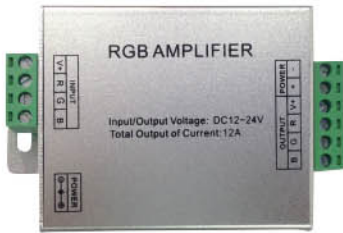

For Max. 30m 35x28 SMD LED Strip

For Max. 10m 50x50 SMD LED Strip

RGB Amplifier 12A

AMPLIFIER-12A

101 001 0144

- Input Voltage: DC 12V - 24V
- Output Voltage: DC 12V - 24V
- Output Power: 144W
- Output Current: 4A/Each Color
- 50x50 RGB Led Strips
  10 Meters with 60Leds/Meter,
  35x28 RGB Led Strips
  30 Meters with 60Leds/Meter