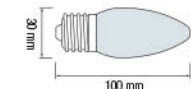

CANDLE FROSTED-60

006 008 0060 60W

HL 428

CANDLE BULB

40W, 240 lm

60W, 400 lm

FROSTED

- 220-240V / 50-60Hz
- Average Life: 1.000 Hrs

CANDLE SOFT-40

006 009 0040 40W