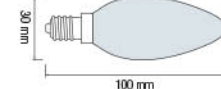

CANDLE CLEAR-60

006 003 0060 60W

HL 423

CANDLE BULB

40W, 280 lm

60W, 480 lm

CLEAR

- 220-240V / 50-60Hz
- Average Life: 1.000 Hrs

SCREW FROSTED-40

006 006 0040 40W