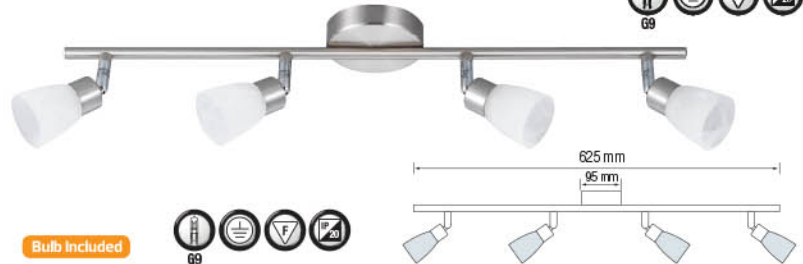

- 220-240V / 50-60Hz
- Max. 3x40W

Bulb Included

CEILING LAMP / LED CEILING LAMP

035 007 0004  
HL 746

**RIVA-4**

**MAT CHROME**

- 220-240V / 50-60Hz
- Max. 4x40W

Bulb Included