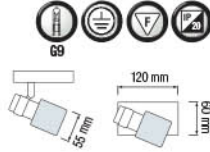

HOROZ ELECTRIC

Ceiling Lamp / LED Ceiling Lamp

035 001 0002
HL 7151

MANYAS-2

CHROME

- 220-240V / 50-60Hz
- Max. 40W