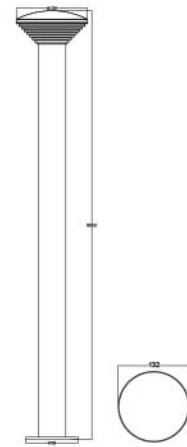

BAMBU-4

MAT CHROME

076 016 0004

- 220-240V / 50-60Hz
- 9W
- 4000K
- 684 lm
- Average Life: 25.000 Hrs

NEW

GARDEN LAMP / LED GARDEN LAMP