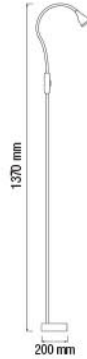

HL 004L

**TUNA**

**RED**

**WHITE**

**BLACK**

- 220-240V / 50-60Hz
- 3W, 130 lm
- 3000K
- Average Life: 30.000 Hrs

LED FLOOR LAMP / FLOOR LAMP

046 002 0003