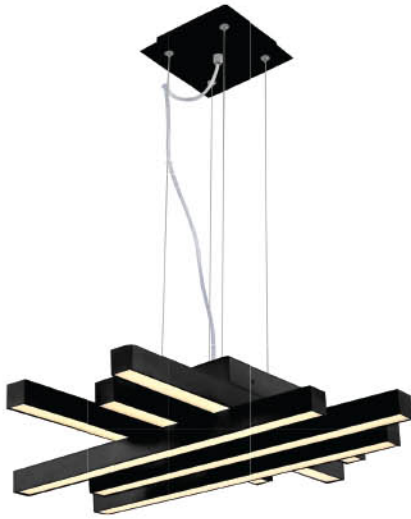

ASFOR-50

019 011 0050