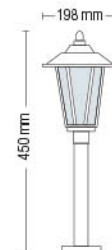

AKASYA-4

- 220-240V / 50-60Hz
- Stainless Steel Body
- Diffuser: Glass
- Max. 60W

GARDEN LAMP / LED GARDEN LAMP