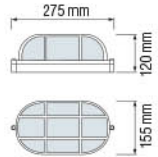

070 013 0100

HL 921

KAÇKAR

WHITE

BLACK

■ 220-240V / 50-60Hz
■ Max. 100W