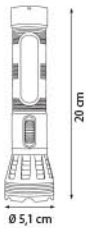

084 024 0001

BEST-1

RECHARGEABLE

LED TORCH