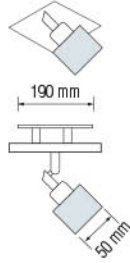

035 006 0001

EFES-1

CHROME

HL 711

- 220-240V / 50-60Hz
- Max. 40W