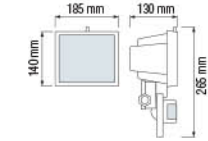

WHITE

BLACK

- 220-240V / 50-60Hz
- Max. 500W

Bulb Included

067 002 0150

HL 120A