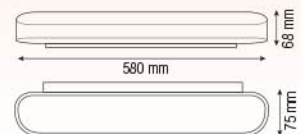

- 85-265V / 50-60Hz
- 18W
- 1400 lm
- 4000K
- Average Life: 30.000 Hrs

**HOROZ ELECTRIC**