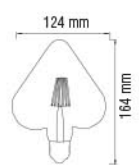

RUSTIC VINTAGE - 4

001 029 0004

- 220-240V / 50-60Hz
- Average Life: 20.000 Hrs
- 360 lm
- 2200K

FILAMENT LED

RUSTIC VINTAGE - 6

001 029 0006

- 220-240V / 50-60Hz
- Average Life: 20.000 Hrs
- 540 lm
- 2200K

FILAMENT LED

RUSTIC GLOBE - 4

001 030 0004

- 220-240V / 50-60Hz
- Average Life: 20.000 Hrs
- 360 lm
- 2200K

FILAMENT LED

RUSTIC GLOBE - 6

001 030 0006

- 220-240V / 50-60Hz
- Average Life: 20.000 Hrs
- 540 lm
- 2200K

FILAMENT LED

RUSTIC STAR - 6

001 031 0006

- 220-240V / 50-60Hz
- Average Life: 20.000 Hrs
- 540 lm
- 2200K

FILAMENT LED

RUSTIC HEART - 6

001 032 0006

- 220-240V / 50-60Hz
- Average Life: 20.000 Hrs
- 540 lm
- 2200K

FILAMENT LED

RUSTIC TUBE - 6

001 033 0006

- 220-240V / 50-60Hz
- Average Life: 20.000 Hrs
- 540 lm
- 2200K

FILAMENT LED

RUSTIC TUBE - 8

001 033 0008

- 220-240V / 50-60Hz
- Average Life: 20.000 Hrs
- 720 lm
- 2200K

FILAMENT LED