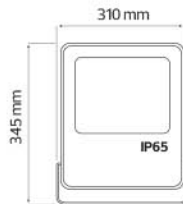

LEOPAR-200

BLACK

- 85-265V / 50-60Hz
- Average Life: 50.000 Hrs
- 200W, 17000 lm
- 2700K / 4200K / 6400K