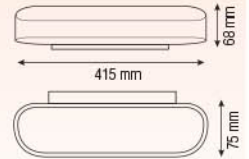

BELEN-12

029 003 0012

WHITE

- 85-265V / 50-60Hz
- 12W
- 950 lm
- 4000K
- Average Life: 30.000 Hrs

WALL LIGHT / LED WALL LIGHT

BELEN-18

029 003 0018

WHITE

- 85-265V / 50-60Hz
- 18W
- 1400 lm
- 4000K
- Average Life: 30.000 Hrs