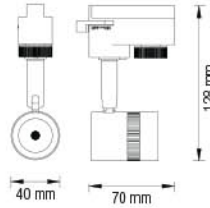

LED TRACK LIGHT / LIGHTING TRACK / TRACK CONNECTOR / RECESSED MONOPOINT

MILANO-5

018 008 0005

HL 835L

1.5 INCH

WHITE

BLACK

SILVER

- 220-240V / 50-60Hz
- Average Life: 40.000 Hrs
- 5W
- 334 lm
- 4200K