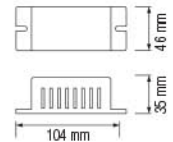

TRANSFORMER-150

HL 372 12V, 150W