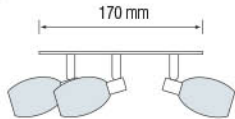

MANAVGAT-5

CHROME
■ 220-240V / 50-60Hz
■ Max. 3x40W

035 003 0003
HL 792N