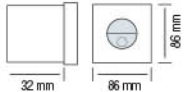

HOROZ ELECTRIC

Inground & Recessed Type LED Lamp

RUBY

079 028 0002

WHITE

- 110-265V / 50-60Hz
- 2W, 100 lm
- 4000K
- With Microwave Sensor
- Average Life: 30.000 Hrs

QUARTZ

079 027 0002

WHITE

- 110-265V / 50-60Hz
- 2W, 100 lm
- 4000K
- With Microwave Sensor
- Average Life: 30.000 Hrs

INGROUND & RECESSED TYPE LED LAMP

HOROZ ELECTRIC

Inground & Recessed Type LED Lamp

DIAMOND

079 026 0002

WHITE

BLACK

GOLD

SILVER

- 110-265V / 50-60Hz
- 2W, 150 lm
- 4200K
- With Microwave Sensor
- Average Life: 30.000 Hrs

GOLD

079 025 0003

WHITE

- 220-240V / 50-60Hz
- 3W, 240 lm
- 4200K
- With PIR Sensor
- Average Life: 30.000 Hrs