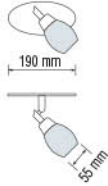

KEMER-1

CHROME

- 220-240V / 50-60Hz
- Max. 40W