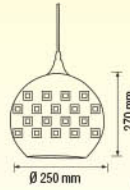

CHROME

- 250V ~ / 50-60Hz
- Max. 60W
- Glass

NEW