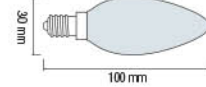

CANDLE FROSTED-60

006 004 0060 60W

HL 424

CANDLE BULB

40W, 240 lm

60W, 400 lm

FROSTED

- 220-240V / 50-60Hz
- Average Life: 1.000 Hrs

CANDLE CLEAR-40

006 003 0040 40W