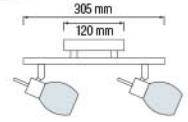

BERGAMA-3

CHROME

HL 7172

- 220-240V / 50-60Hz
- Max. 2x40W