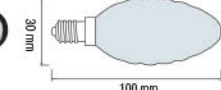

SCREW CLEAR-60

006 007 0060 60W

HL 427

SCREW CANDLE BULB

40W, 280 lm

60W, 480 lm

CLEAR

- 220-240V / 50-60Hz
- Average Life: 1.000 Hrs

CANDLE FROSTED-40

006 008 0040 40W