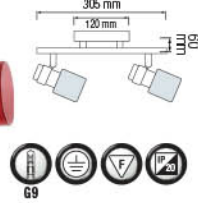

## MANYAS-3

CHROME

- 220-240V / 50-60Hz
- Max. 2x40W

Bulb Included

**HOROZ ELECTRIC**