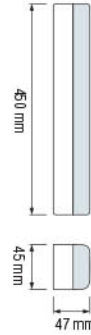

ZICO-6

084 012 0006

HL 312L