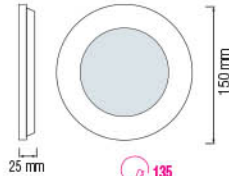

SLIM-9

WHITE

- 220-240V / 50-60Hz
- 9W
- 540 lm
- 2700K / 4200K / 6400K
- Average Life: 50.000 Hrs