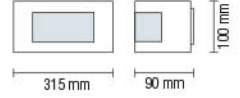

- 220-240V / 50-60Hz
- Stainless Steel Body+PC
- Max. 75W