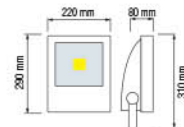

JAGUAR-30

HL 172L

BLACK

- 220-240V / 50-60Hz
- Average Life: 50.000 Hrs
- 30W, 2014 lm
- 6500K