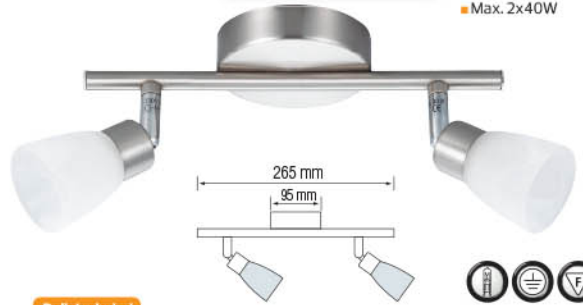

RIVA-2

MAT CHROME

- 220-240V / 50-60Hz
- Max. 2x40W