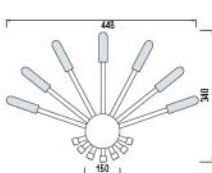

## HL 667L

SILVER

- 220-240V / 50-60Hz
- Average Life: 30.000 Hrs
- 7x1W, 76Lm
- Red+Green+Blue+Yellow