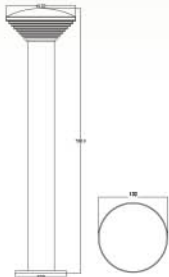

BAMBU-4

MAT CHROME

076 016 0004

- 220-240V / 50-60Hz
- 9W
- 4000K
- 684 lm
- Average Life: 25.000 Hrs

NEW

GARDEN LAMP / LED GARDEN LAMP