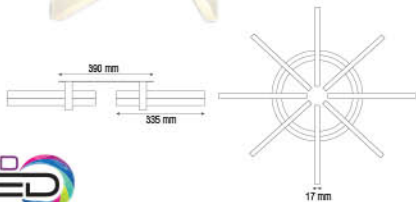

WHITE

- 220-240V / 50-60Hz
- Average Life: 50.000 Hrs
- 24W
- 1680 lm
- 4000K