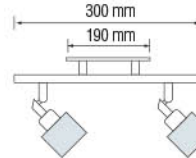

Bulb Included

035 006 0002

EFES-2

CHROME

HL 712

- 220-240V / 50-60Hz
- Max. 2x40W