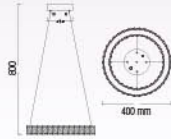

CHROME

- 180-260V / 50-60Hz
- Average Life: 30.000 Hrs
- 30W
- 900 lm
- 4000K