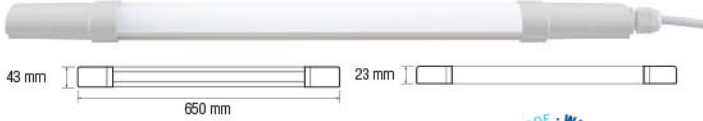

IRMAK-18

059 004 0018

- 170-265V/50-60Hz
- 18W
- 1440 lm
- 4200K / 6400K
- Average Life: 30.000Hrs