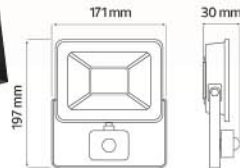

068 009 0010

PARS/S-10

BLACK

- 220-240V / 50-60Hz
- Average Life: 20.000 Hrs
- 10W, 800 lm
- 6400K

NEW

WITH PIR SENSOR

068 009 0020

PARS/S-20

BLACK

- 220-240V / 50-60Hz
- Average Life: 20.000 Hrs
- 20W, 1600 lm
- 6400K

NEW

WITH PIR SENSOR

068 009 0030

PARS/S-30

BLACK

- 220-240V / 50-60Hz
- Average Life: 20.000 Hrs
- 30W, 2400 lm
- 6400K

NEW

WITH PIR SENSOR

068 009 0050

PARS/S-50

BLACK

- 220-240V / 50-60Hz
- Average Life: 20.000 Hrs
- 50W, 4000 lm
- 6400K

NEW

WITH PIR SENSOR

068 009 0100

PARS/S-100

BLACK

- 220-240V / 50-60Hz
- Average Life: 20.000 Hrs
- 100W, 8000 lm
- 6400K

NEW

WITH PIR SENSOR