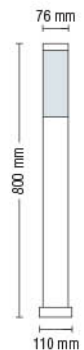

DEFNE-4

075 004 0004

HL 234

- 220-240V / 50-60Hz
- Stainless Steel Body
- Diffuser: PC
- Max. 60W