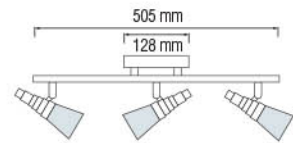

036 005 0001

DİDİM-1

CHROME

- 220-240V / 50-60Hz
- 3x5W
- 3x400 lm
- 4000K

036 005 0002

DİDİM-2

CHROME

- 220-240V / 50-60Hz
- 5W
- 400 lm
- 4000K

036 005 0003

DİDİM-3

CHROME

- 220-240V / 50-60Hz
- 2x5W
- 2x400 lm
- 4000K

CEILING LAMP / LED CEILING LAMP

036 005 0004

DİDİM-4

CHROME

- 220-240V / 50-60Hz
- 3x5W
- 3x400 lm
- 4000K

036 005 0005

DİDİM-5

CHROME

- 220-240V / 50-60Hz
- 4x5W
- 4x400 lm
- 4000K